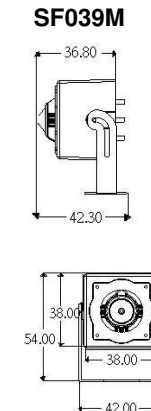

# TeleEye CCD / Pinhole Cameras Dimensions (mm)

## TeleEye Lens

MODEL	TE358A	TE358AIR	TE2810A	TE550A	TE550AIR
					
<b>Focal Length</b>	f = 3.5 ~ 8mm	f = 3.5 ~ 8mm	f = 2.8 ~ 10mm	f = 5 ~ 50mm	f = 5 ~ 50mm
<b>View Angle ( 1/3" )</b>	35.4° ~ 80.7°	35.4° ~ 80.7°	28.3° ~ 93.7°	5.5° ~ 51.7°	5.5° ~ 51.7°
<b>Iris</b>	Auto	Auto	Auto	Auto	Auto
<b>F/No</b>	F/1.4	F/1.4	F/1.4	F/1.7	F/1.7
<b>Dimension ( mm )</b>	49.5 ( L ) x 39 ( W ) x 45 ( H )	45.8 ( L ) x 39 ( W ) x 45 ( H )	60.3 ( L ) x 40 ( W ) x 46 ( H )	66 ( L ) x 44.5 ( W ) x 50.8 ( H )	66.2 ( L ) x 44.5 ( W ) x 50.8 ( H )
<b>Weight ( g )</b>	57	65	61	140	157