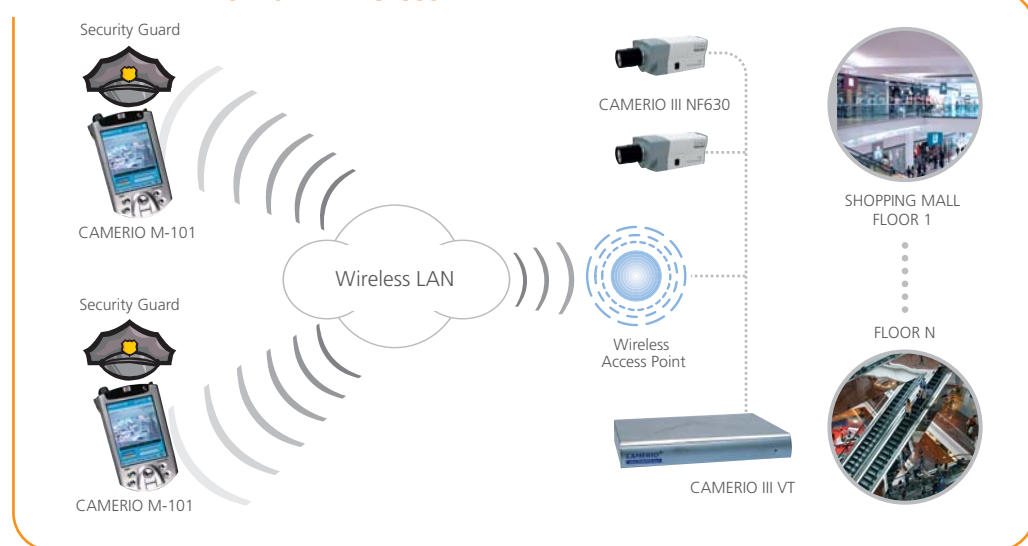

CAMERIO M-101 on Wireless LAN

TeleEye Group

Signal Communications Limited

16/F, Millennium City III, 370 Kwun Tong Road, Kowloon, Hong Kong
International: (852) 2995 5996 Hong Kong: (852) 2995 5992 Fax: (852) 2995 5901
Email: info@TeleEye.com Web: www.TeleEye.com

TeleEye Europe Ltd.

Berkshire House, 252-256 Kings Road,
Reading, Berkshire RG1 4HP,
United Kingdom
Tel: (44) 118-953-3707
Fax: (44) 118-953-3708
Email: ukinfo@TeleEye.com

TeleEye (S) Pte Ltd.

10 UBI Crescent, #06-09 Lobby A UBI Techpark
Singapore 408564
Tel: (65) 6745-3921
Fax: (65) 6742-1965
Email: sales@TeleEye.com.sg

CAMERIO Japan, Inc.

8-22-1 Asamizodai,
Sagami-hara, Kanagawa,
Japan (Post Code: 228-0828)
Tel: (81) 42-742-2690
Fax: (81) 42-742-2616
Email: info@CAMERIO.co.jp

TeleEye Digital Technology (Shenzhen) Co., Ltd.

Room A602, Shenzhen Virtual University Park,
Shenzhen Hi-Tech Industrial Park, Shenzhen, China
Tel: (86) 755-2671-2122
Fax: (86) 755-2671-2287
Email: info@TeleEye.com.cn