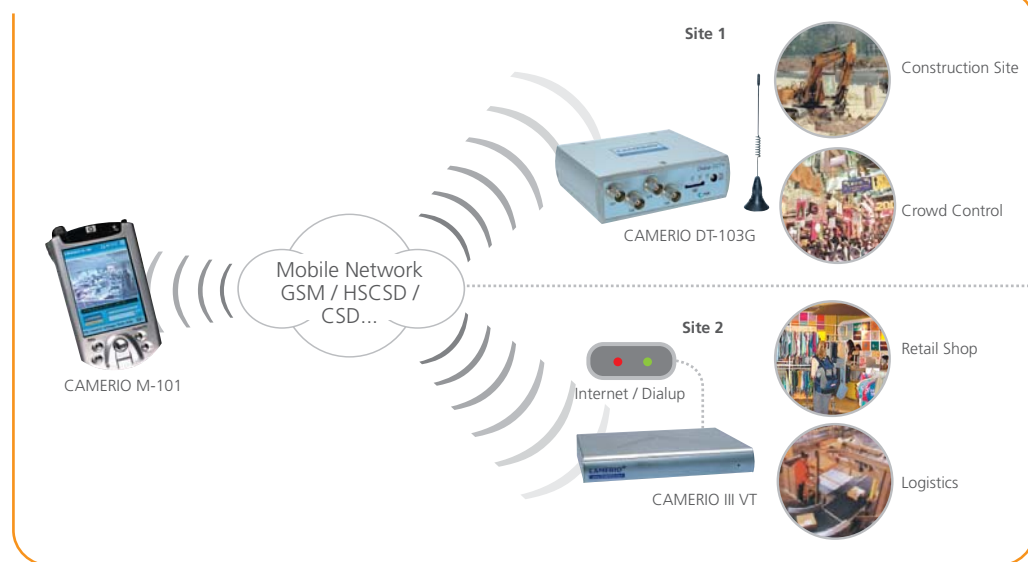

CAMERIO M-101 on Mobile Network